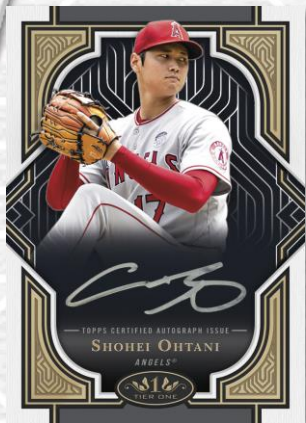

Prodigious Patches

Each box contains:

- 2 Autograph Cards
- 1 Relic Card

Each 12-box case contains:

- 1 Tier One Autograph
- 3 additional Relic Cards

Tier One Uniform Button Relics

Advanced Stats Stars
Autographs

— 2023 —

TOPPS TIER ONE BASEBALL

AUTOGRAPH CARDS

Tier One Autographs –
Silver Ink

Break Out Autographs
– Gold Ink

Tier One Autographs

Showcasing the best talent in baseball. Numbered to 199 or less, all signed on-card. Guaranteed 1 per case!

- Bronze Ink Parallel - #’d to 25
- Silver Ink Parallel - #’d to 10
- Gold Ink Parallel - #’d 1 of 1

Prime Performers

Modern day greats and living legends signed on-card. Each card is numbered to 299 or less.