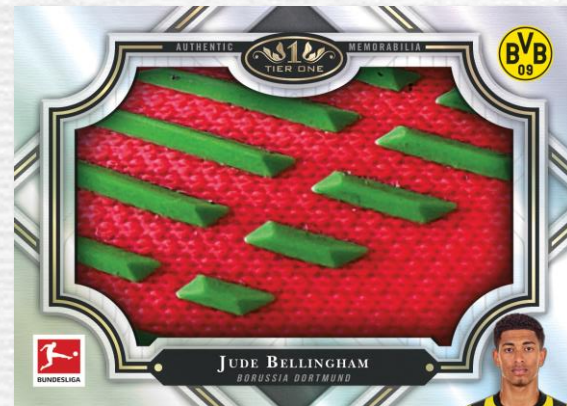

Tier One Autographed Soccer Shoe – Platinum Parallel