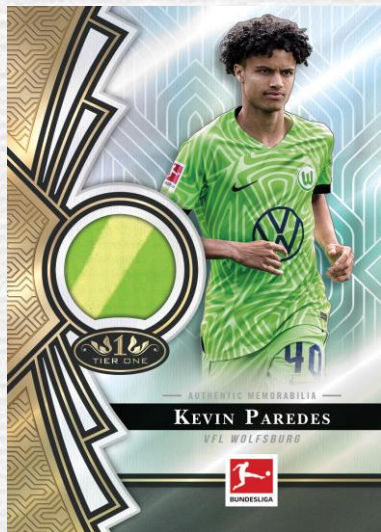

2022/23 TOPPS TIER ONE – BUNDESLIGA

RELIC CARDS

Tier One Relics

Featuring 60 subjects from the 2022/23 Bundesliga season.

- Base version will be seq #’d to 127.
- Dual Patch Variation will be seq #’d to 25.
- Triple Patch Variation will be numbered 1/1.

Magic Skills Relics

Featuring 44 subjects from the 2022/23 Bundesliga season.

- Base version will be seq #’d to 127.
- Dual Patch Variation will be seq #’d to 25.
- Triple Patch Variation will be numbered 1/1.

Tier One Relics

Prodigious Patches

Featuring 46 subjects from the 2022/23 Bundesliga season.

- Base version will be seq #’d to 5.
- Platinum Parallel will be numbered 1/1.

Tier One Balls

Featuring 92 subjects from the 2022/23 Bundesliga season.

Sequentially numbered 1/1.

Tier One BL Logo Patches

Featuring 15 subjects from the 2022/23 Bundesliga season.

Sequentially numbered 1/1.