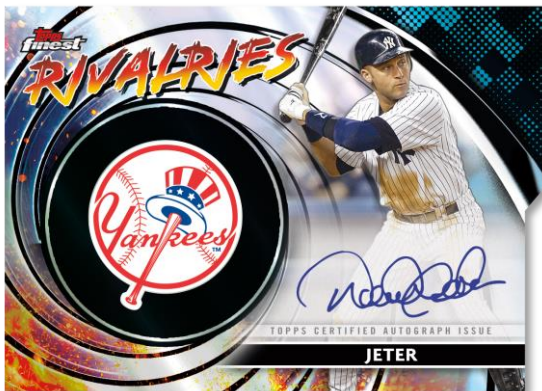

2023 TOPPS FINEST BASEBALL

AUTOGRAPHS

Finest Rivalries Die-Cut Autograph Variation

Finest Moments Autographs

- Gold Refractor Parallel - #’d to 50
- Orange Refractor Parallel - #’d to 25
- Red Refractor Parallel - #’d to 5
- SuperFractor Parallel - #’d 1-of-1

2000 Topps Finest World’s Finest Autograph Variation – Varied #ing - NEW!

- Orange Refractor Parallel - #’d to 25
- Red Refractor Parallel - #’d to 5
- SuperFractor Parallel - #’d 1-of-1

Finest Headliners Autograph Variation – #’d to 50 - NEW!

- Orange Refractor Parallel - #’d to 25
- Red Refractor Parallel - #’d to 5
- SuperFractor Parallel - #’d 1-of-1

Finest Rivalries Die-Cut Autograph Variation – #’d to 10

Finest Originals Buyback Autographs – Varied #ing

Finest Mystery Redemption Card - #’d to 99

Solicitation subject to change. Final odds/players subject to actual production runs.