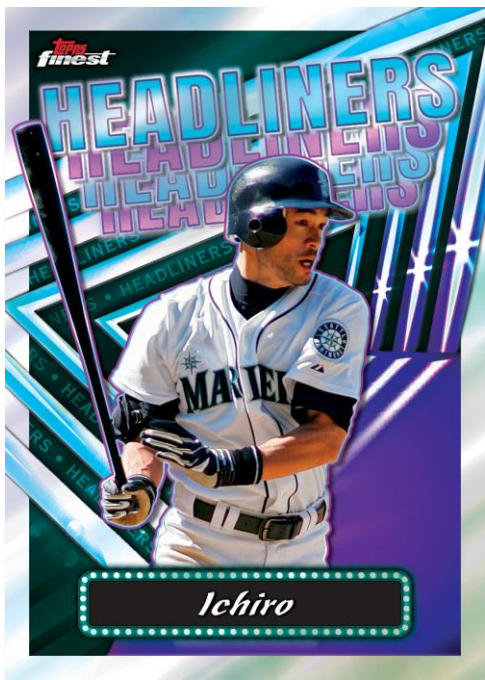

2023 TOPPS FINEST BASEBALL

INSERT CARDS

2000 Topps Finest – World’s Finest – 1:4 Packs* **NEW!*

With another exciting WBC in the books, collect some of today's top global talents from the 2023 competition!

- Gold Refractor Parallel - #’d to 50
- Red Refractor Parallel - #’d to 5
- SuperFractor Parallel - #’d 1-of-1

Finest Headliners – 1:6 Packs* **NEW!*

These players really demand the stage wherever they play, and this insert aims to give them their name up in lights for all to see!

- Gold Refractor Parallel - #’d to 50
- Red Refractor Parallel - #’d to 5
- SuperFractor Parallel - #’d 1-of-1

Finest Rivalries Die-Cuts – 1:48 Packs* **NEW!*

Collect some of the most iconic baseball rivalries in pairs with these linking die-cuts that connect to highlight some of the finest battles in baseball history.

- Gold Refractor Parallel - #’d to 50
- Red Refractor Parallel - #’d to 5
- SuperFractor Parallel - #’d 1-of-1

Diamond Finest – #’d to 5* **NEW!*

Check your packs for these extremely rare diamonds in the rough featuring a checklist of baseball studs and big-time rookies!

- SuperFractor Parallel - #’d 1-of-1

Finest Headliners