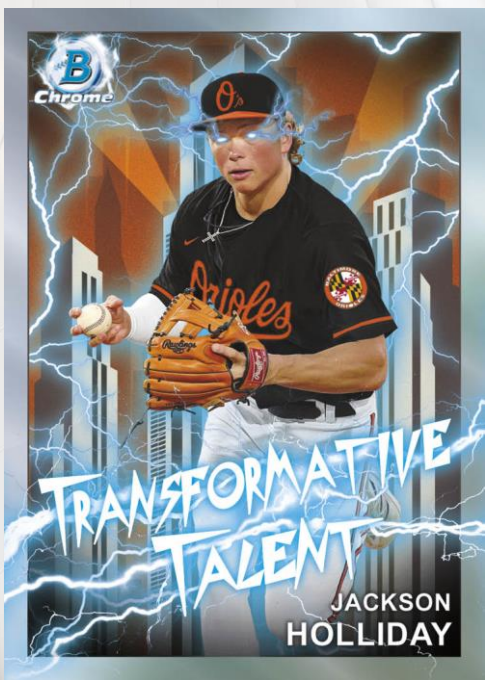

Transformative Talent