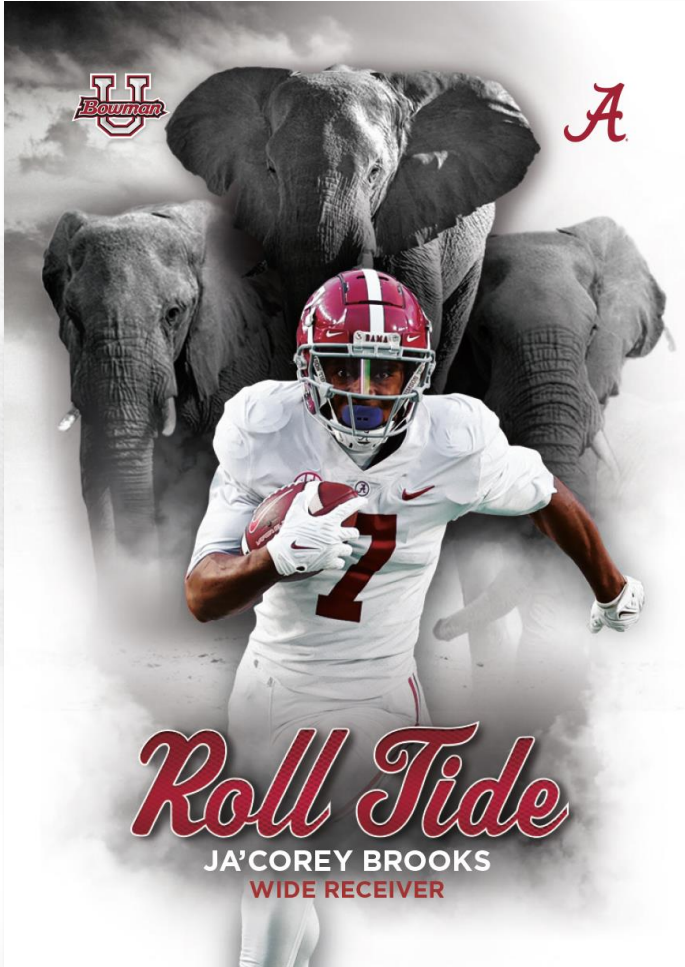

Roll Tide

INSERT CARDS

Crimson Catalysts – 1:5 Packs **NEW!**

- Orange Foil Parallel - #’d to 25
- Black Foil Parallel - #’d to 10
- Red Foil Parallel - #’d to 5.
- FoilFractor Parallel - #’d 1-of-1

Roll Tide – 1:2 Packs **NEW!**

- Orange Foil Parallel - #’d to 25
- Black Foil Parallel - #’d to 10
- Red Foil Parallel - #’d to 5.
- FoilFractor Parallel - #’d 1-of-1