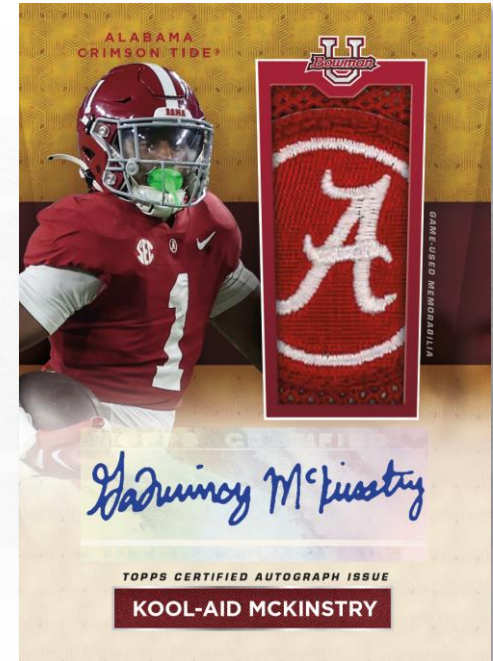

Jumbo Autograph Patch –
Foilfractor