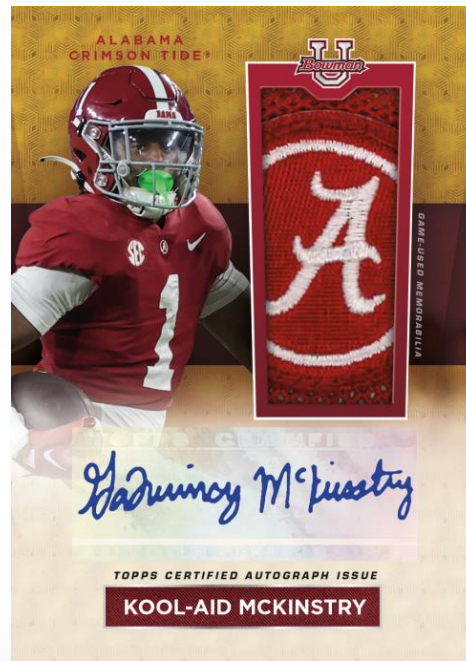

Bowman University is getting team specific with the first ever fully licensed Alabama product. Also, for the first time ever for NIL, game-used relic cards.

Complete the **100-card Base Set** featuring the top players for the 2023 Alabama football team.

Base

Jumbo Autograph Patch –
Foilfractor

Find 1 Autograph, Autograph Relic, or Relic Cards per box.

Available in Hobby stores and at Bryant-Denny Stadium in August 2023

Base

BASE SET (100 cards)

- Base Cards
- Combo Cards
- 2022 Season Highlights