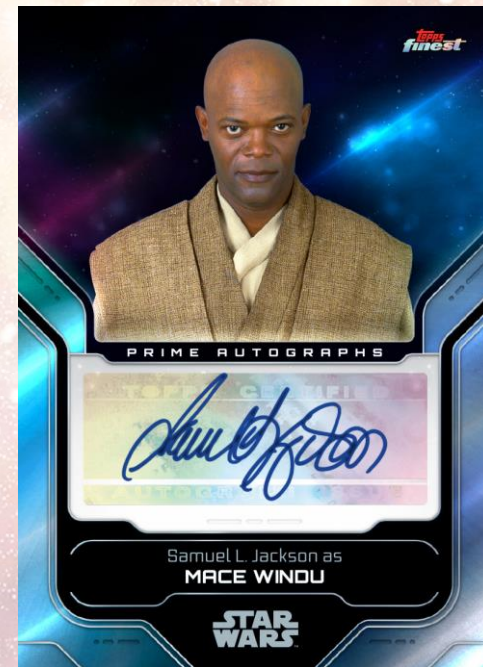

AUTOGRAPHS

Look out for rare autos from some of your favorite actors!

Autograph Parallels:

- Aqua Refractor: #’d to 199
- Green Refractor: #’d to 99
- Green Wave Refractor: #’d to 99
- Purple Refractor: #’d to 75
- Purple Wave Refractor: #’d to 75
- Gold Refractor: #’d to 50.
- Gold Wave Refractor #’d to 50
- Orange Refractor: #’d to 25
- Orange Wave Refractor: #’d to 25
- Black Refractor: #’d to 10
- Black Wave Refractor: #’d to 10
- Red Refractor: #’d to 5
- Red Wave Refractor: #’d to 5
- SuperFractor Parallel: #’d 1/1

Also look out for the very rare Prime Autographs!

Prime Autograph Parallels:

- Red Refractor: #’d to 5
- SuperFractor: numbered 1/1

Find original sketch cards packed in limited quantities – featuring all-new art from recognizable sketch artists

Prime Autograph