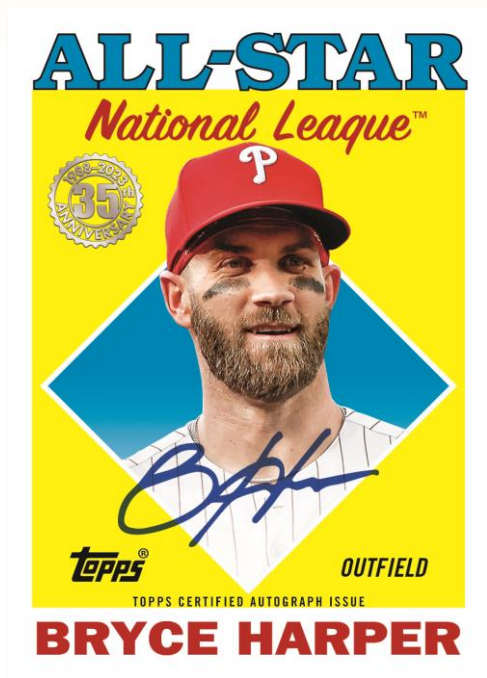

Autograph Cards

Baseball Stars Autographs – Showcasing stars of the game.

- Black Parallel - #’d to 99
- Gold Parallel - #’d to 50
- Red Parallel - #’d to 25
- Platinum Parallel - #’d 1/1

Baseball Stars Dual Autographs – Sequentially numbered to 5 or less.

1988 Topps All-Star Baseball Autograph Cards – Featuring on-card autographs of All-Star MLB® players on the 1988 card design.

- Black Parallel – #’d to 199
- Gold Parallel – #’d to 50 or less
- Red Parallel – #’d to 25 or less **Hobby Exclusive**
- Platinum - #’d 1/1 **Hobby/HTA Jumbo**

1988 Topps Baseball Autograph Cards – Featuring on-card autographs of rookies, stars, and retired greats on the 1988 card design.

- Black Parallel – #’d to 199
- Gold Parallel – #’d to 50 or less
- Red Parallel – #’d to 25 or less **Hobby Exclusive**
- Platinum - #’d 1/1 **Hobby/HTA Jumbo**

1988 Topps All-Star Baseball
Autograph Card