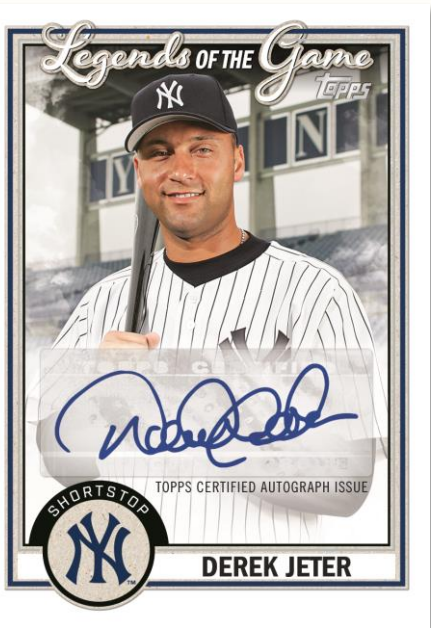

Inserts

NEW! Legends of the Game – 30 cards showcasing the best of the best in baseball’s history.

- Blue Parallel - limited
- Black Parallel - #’d to 299
- Gold Parallel - #’d to 75
- Red Parallel - #’d to 10
- Platinum Parallel - #’d 1/1
- Autograph Parallel (select subjects) - #’d to 25 or less

NEW! 2023 *World Baseball Classic*® Stars – Celebrating 60 players who competed in the 2023 WBC®.

- Blue Parallel - limited
- Black Parallel - #’d to 299
- Gold Parallel - #’d to 75
- Red Parallel - #’d to 10
- Platinum Parallel - #’d 1/1
- Autograph Parallel (select subjects) - #’d to 25 or less

NEW! Favorite Sons – Highlighting *MLB*® stars and their journeys through their home states.

- Blue Parallel - limited
- Black Parallel - #’d to 299
- Gold Parallel - #’d to 75
- Red Parallel - #’d to 10
- Platinum Parallel - #’d 1/1
- Autograph Parallel (select subjects) - #’d to 25 or less

Significant Statistics – Leaders in advanced statistics are celebrated in 25 cards.

- Blue Parallel - limited
- Black Parallel - #’d to 299
- Gold Parallel - #’d to 75
- Red Parallel - #’d to 10
- Platinum Parallel - #’d 1/1
- Autograph Parallel (select subjects) - #’d to 25 or less

Legends of the Game - Autograph