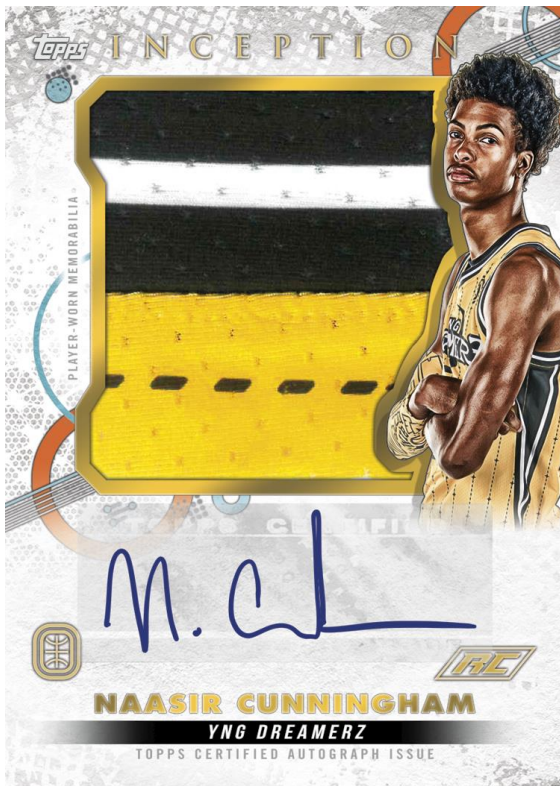

INCEPTION

2022/23 TOPPS INCEPTION OTE BASKETBALL

Inception Autograph Jumbo Relic Card

2022/23 Topps Inception Overtime Elite returns as THE spot to find autograph relics from some of Overtime Elites top young basketball superstars!

Find 4 Autograph or Autograph Relic Cards in every box!

Available in Hobby stores in October 2023

I N C E P T I O N

2022/23 TOPPS INCEPTION OTE BASKETBALL

AUTOGRAPH CARDS

Base Autograph – Blue Parallel

Base Autographs – Varied #ing

AUTOGRAPH RELIC CARDS

Inception Autograph Jumbo Relic Card

Inception Autograph Relic Cards – Varied #ing

- Magenta Parallel – Varied #ing
- Red Parallel – #’d to 25
- Sneaker Relic Parallel – #’d to 25
- Orange Parallel – #’d to 10
- Sneaker Relic Orange Parallel – #’d to 10
- Blue Parallel – #’d to 5
- Inception Parallel – #’d 1-of-1
- Sneaker Relic Logo Parallel – #’d 1-of-1