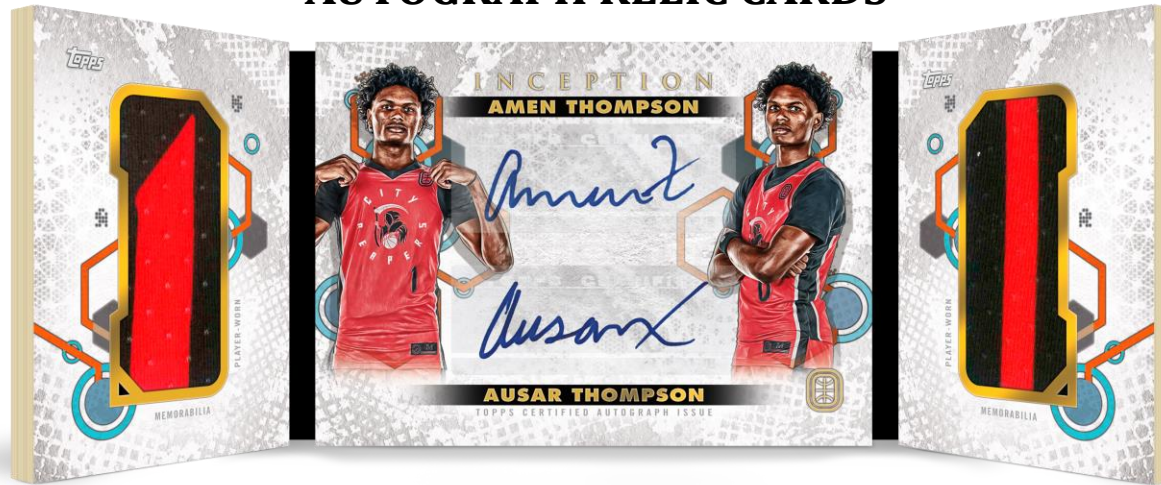

INCEPTION

2022/23 TOPPS INCEPTION OTE BASKETBALL

AUTOGRAPH RELIC CARDS

Inception Dual Autograph Relic Book Card

Inception Autograph Team Name Book Cards - #’d to 5

- Jersey Nameplate Parallel – Varied #ing
- Jersey Laundry Tag Parallel - #’d 1-of-1
- Jersey OTE Logo Parallel - #’d 1-of-1
- Jersey Laundry Tag Parallel – #’d 1-of-1

Inception Dual Autograph Relic Book Cards - #’d to 5

- Inception Parallel - #’d 1-of-1

Inception Autograph Game Ball Relic Cards - Varied #ing

- Net Relic Parallel - #’d to 5
- Logo Parallel - #’d 1-of-1

Gameday Gear Autograph Relic Book Cards - #’d to 5

- Inception Parallel - #’d 1-of-1

Solicitation subject to change. Final odds/athletes subject to actual production runs.

TOPPS®