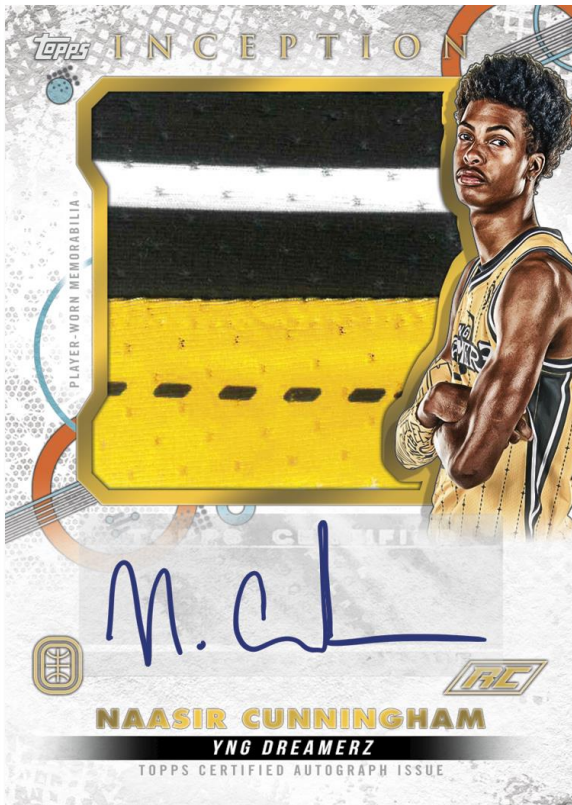

INCEPTION

2022/23 TOPPS INCEPTION OTE BASKETBALL

Inception Autograph Jumbo Relic Card

2022/23 Topps Inception Overtime Elite returns as THE spot to find autograph relics from some of Overtime Elites top young basketball superstars!

Find 4 Autograph or Autograph Relic Cards in every box!

Available in Hobby stores in October 2023

I N C E P T I O N

2022/23 TOPPS INCEPTION OTE BASKETBALL

AUTOGRAPH CARDS

Base Autograph – Blue Parallel

Base Autographs – Varied #ing

AUTOGRAPH RELIC CARDS

Inception Autograph Jumbo Relic Card

Inception Autograph Relic Cards – Varied #ing

- Magenta Parallel – Varied #ing
- Red Parallel – #’d to 25
- Sneaker Relic Parallel – #’d to 25
- Orange Parallel – #’d to 10
- Sneaker Relic Orange Parallel – #’d to 10
- Blue Parallel – #’d to 5
- Inception Parallel – #’d 1-of-1
- Sneaker Relic Logo Parallel – #’d 1-of-1