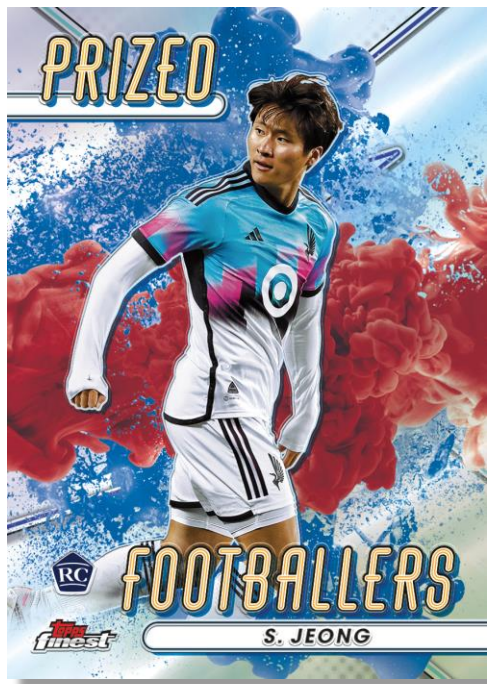

2023 TOPPS FINEST MLS

INSERT CARDS

Prized Footballers –
Blue/Red Parallel

Base Set HoloGlow Variations – 1:96 Packs

Highlighting the top players in the set, this daring insert will be one to chase!

- Gold Refractor Parallel: sequentially numbered to 50.
- Orange Refractor Parallel: sequentially numbered to 25.
- Red Refractor Parallel: sequentially numbered to 5.
- SuperFractor Parallel: numbered 1/1.