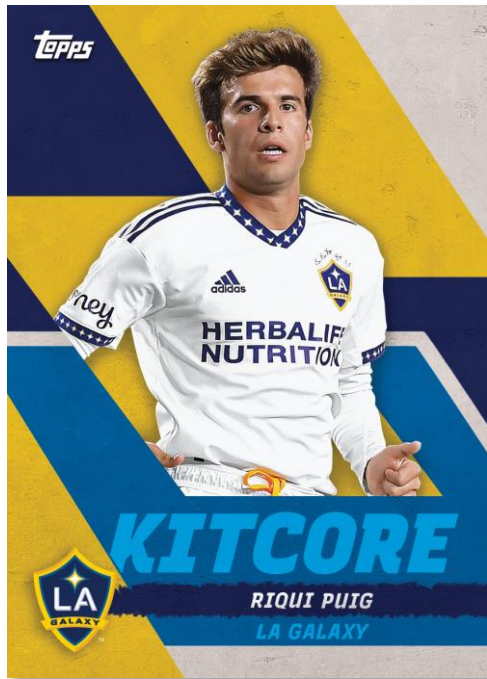

2023 TOPPS MAJOR LEAGUE SOCCER

INSERT CARDS

Kitcore

Big City Strikers – 1:144 Packs

Collect 20 cards showcasing the league's top goalscorers and the cities they represent!

- Orange Parallel: sequentially #’d to 25. **Hobby Exclusive**
- Red Parallel: sequentially #’d to 10.
- Black Parallel: numbered #’d 1-of-1.

Kitcore – 1:6 Packs **NEW!**

The beauty and aesthetic of MLS's various kits have been on full display recently, and we want to give an extra special spotlight to those kits that really capture our hearts and eyes!

- Orange Parallel: sequentially #’d to 25. **Hobby Exclusive**
- Red Parallel: sequentially #’d to 10.
- Black Parallel: numbered #’d 1-of-1.

Topps 1983 Futbol – 1:4 Packs **NEW!**

A soccer twist on the classic Topps 1983 Football design, find your favorite players from across the league on this beautiful retro set.

- Orange Parallel: sequentially #’d to 25. **Hobby Exclusive**
- Red Parallel: sequentially #’d to 10.
- Black Parallel: numbered #’d 1-of-1.