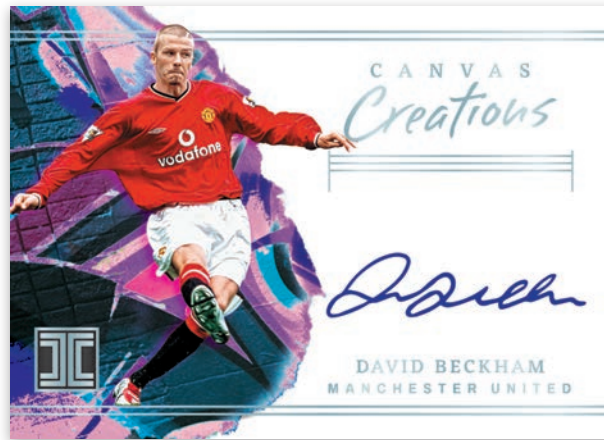

Card images are solely for the purpose of design display.

HOBBY

CANVAS CREATIONS