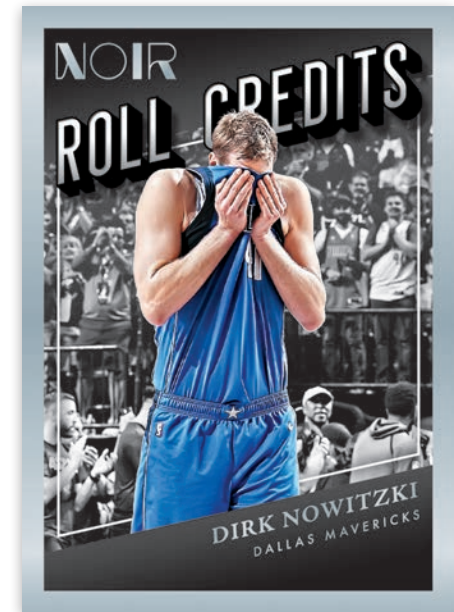

SPOTLIGHT SIGNATURES VERTICAL

Card images are solely for the purpose of design display.

SNEAKER SPOTLIGHT SIGNATURES

Card images are solely for the purpose of design display.

SPOTLIGHT SIGNATURES HORIZONTAL

Find 4 Autographs in each Hobby Box, which could include Autographs sets such as Rookie Patch Autographs, Spotlight Signatures, and the very popular Sneaker Spotlight Signatures!

Card images are solely for the purpose of design display.

VINTAGE ART

Card images are solely for the purpose of design display.

SPLIT SCREEN

Card images are solely for the purpose of design display.

ROLL CREDITS

Metal Framed inserts include Base and Rookie Metal Frame Statement Edition, Vintage Art, Feature Length, Split Screen, and brand new Roll Credits!