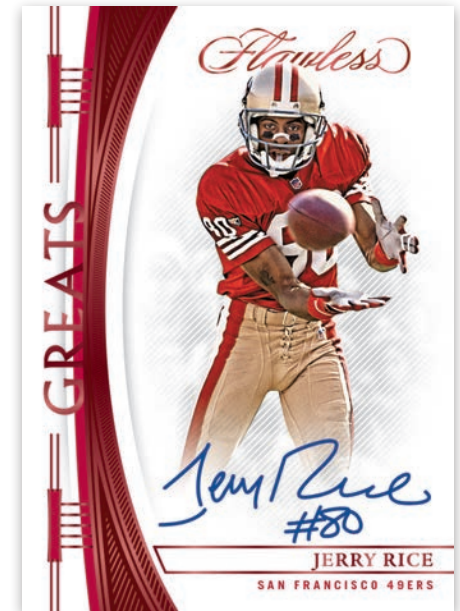

Card images are solely for the purpose of design display.

GREATS RUBY

Chase the Greats in this on-card autograph set that features signatures from some of the greatest stars to ever play the game!