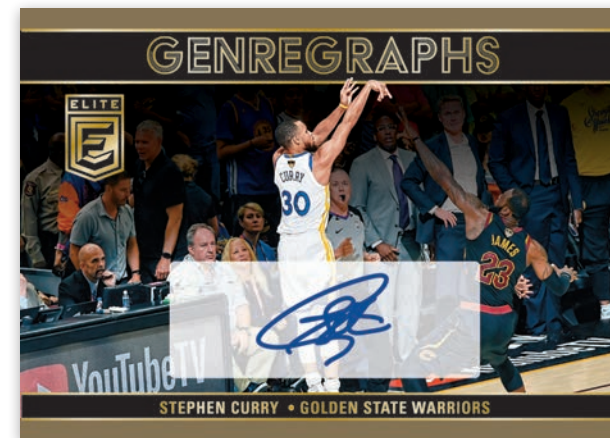

BASE ROOKIES MIXORAMA

Chase the popular Status and Aspirations Die-Cut parallels in Donruss Elite this year! Also search for Base and Base Rookie cards in in the new Neon Green (#'d/75), Black (#'d/25) and Mixorama Parallels!

Card images are solely for the purpose of design display.

HOBBY EXCLUSIVE

PEN PALS BLUE

Card images are solely for the purpose of design display.

HOBBY EXCLUSIVE

**PASSING THE TORCH SIGNATURES
BLACK**

Card images are solely for the purpose of design display.

HOBBY EXCLUSIVE

GENREGRAPHS GOLD

There is no shortfall of Autograph content in 2023-24 Donruss Elite! Look for a strong lineup of on-card autographs in Pen Pals, GenreGraphs, Elite Signatures, and Passing the Torch Signatures! Look for the One-of-One Black parallels!