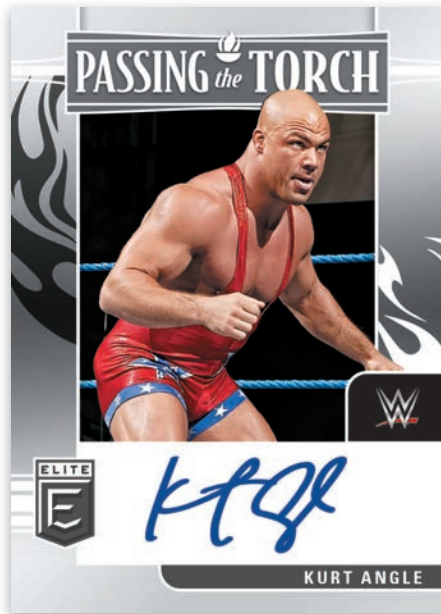

Card images are solely for the purpose of design display.

BASE GOLD

Card images are solely for the purpose of design display.

BASE ASPIRATIONS DIE-CUT

Card images are solely for the purpose of design display.

BASE BLACK

Donruss Elite's distinctive base-set structure comes to the WWE with a 150-card set (100 current WWE Superstars and 50 WWE Legends) featuring a colorful array of parallels as well as the popular Aspirations and Status Die-Cuts.