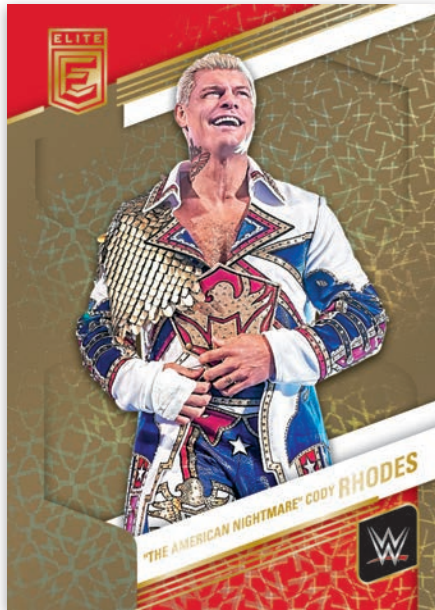

Card images are solely for the purpose of design display.

BASE GOLD

Card images are solely for the purpose of design display.

BASE ASPIRATIONS DIE-CUT

Card images are solely for the purpose of design display.

BASE BLACK

Donruss Elite's distinctive base-set structure comes to the WWE with a 150-card set (100 current WWE Superstars and 50 WWE Legends) featuring a colorful array of parallels as well as the popular Aspirations and Status Die-Cuts.

FAMILY LINEAGE TEAL

Card images are solely for the purpose of design display.

SPELLBOUND

Card images are solely for the purpose of design display.

POWERHOUSES ORANGE

As with any Donruss Elite product, the insert lineup is stacked for the inaugural WWE release, headlined by the likes of Spellbound, Family Lineage, Powerhouses and more.

HOBBY CONFIGURATION

- **8 CARDS** PER PACK
- **20 PACKS** PER BOX
- **12 BOXES** PER CASE

BOX BREAK

2 AUTOGRAPHS

20 INSERTS OR PARALLELS

SELLING POINTS

- For the first time in history, the fabled Donruss Elite brand comes to the WWE! Look for everything that has made Elite such a collecting icon, including Aspirations and Status parallels, Passing The Torch Autographs, the Spellbound insert and so much more.
- Chase on-card autographs with landmark Elite inclusions such as Passing The Torch Signatures, Pen Pals and Elite Signatures.
- The 150-card base set features the top WWE Superstars past and present on a bevy of chase-worthy parallels including Blue, Purple, Orange, Teal, Gold, Black and Razzle Dazzle.
- A robust insert lineup is bolstered by such Elite staples as Spellbound, Title Waves, Powerhouses and more.