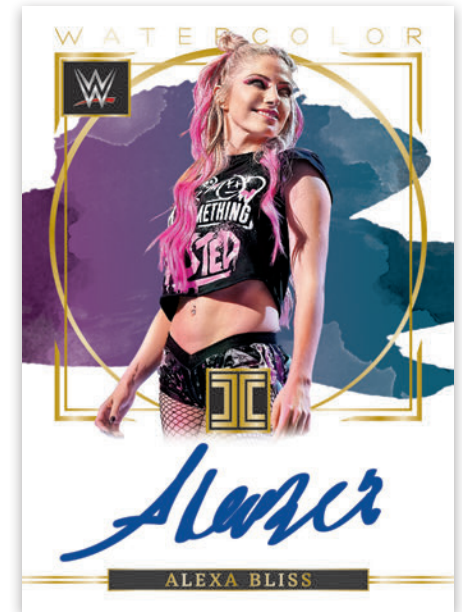

PANINI

Card images are solely for the purpose of design display.

**IMPECCABLE HALL OF FAME
SIGNATURE**

Card images are solely for the purpose of design display.

ILLUSTRIOUS INK PLATINUM

Card images are solely for the purpose of design display.

WATERCOLOR SIGNATURES GOLD

Plenty of autograph sets available to collect that feature some of the top stars and legends in WWE history!

Card images are solely for the purpose of design display.

**ELEGANCE MEMORABILIA
AUTOGRAPHS SILVER**

Card images are solely for the purpose of design display.

IMPECCABLE JUMBO MEMORABILIA

Card images are solely for the purpose of design display.

**ELEGANCE JUMBO MEMORABILIA
AUTOGRAPHS AMETHYST**

Look for exciting sets that feature on-card autographed memorabilia, jumbo memorabilia, and on-card autographs on metal!