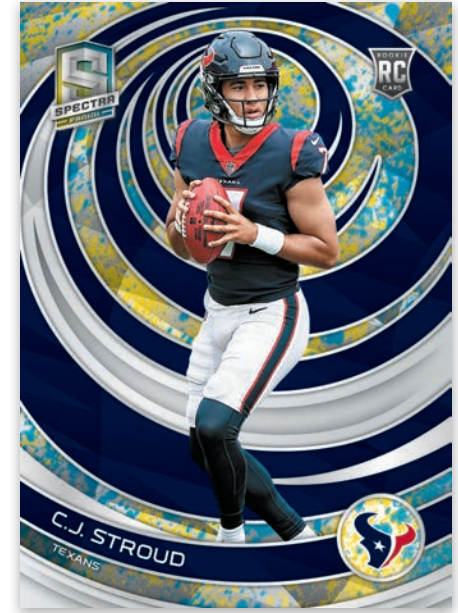

Card images are solely for the purpose of design display.

BASE PSYCHADELIC

Card images are solely for the purpose of design display.

ROOKIES NEBULA

Card images are solely for the purpose of design display.

ROOKIES NEON SPLATTER

Spectra's 242-card base set features the game's biggest current stars, all-time greats and hottest rookies along with some of the most delectable, collectible parallels in the industry.

Card images are solely for the purpose of design display.

**ROOKIE PATCH AUTOGRAPHS
CELESTIAL**

Card images are solely for the purpose of design display.

DUAL PATCH AUTOGRAPHS HYPER

Card images are solely for the purpose of design display.

- A product so aesthetically endearing that it spawned a new adjective (“spectacular”), Panini America’s Spectra Football returns in 2023 with a vengeance, once again designed to deliver some of the most striking inserts and parallels of the entire year.
- Find a decadent array of rookie-centric Autograph Memorabilia content, headlined by Rookie Patch Autographs, Dual Patch Autographs, Radiant Rookie Patch Signatures and more.
- Spectra’s calling-card Champion Signatures return featuring on-card autographs of the NFL’s newest Super Bowl winners.
- Spectra is renowned for its colorful, captivating parallels and in 2023, collectors will find the likes of Celestial, Hyper, Interstellar, Neon Blue Die Cut, Astral, Spectris, Neon Green Die Cut, Meta, Pink Die Cut, Orange Die Cut, Universal Die Cut, Neon Splatter, Psychedelic, Neon Marble, Nebula and Gold, numbered to as low as 1!
- Search for scintillating case-hit chases with Neon Nights, Ultraviolet, Respectra, Solar Eclipse and Main Character.